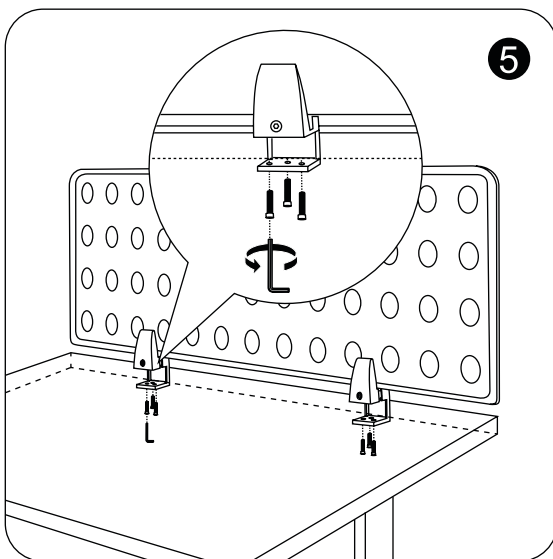

Instruction Manual

Acoustic Panel 118x30cm
Orange

IIOFFAP011ORA

iiglo®

All accessories needed.

Assemble the clamp.

Slightly insert the screw into the hole.

Place the screen in the middle of the clamp and tighten the screw. Install the second clamp in the same way.

Attach the panel to the work surface with left screws.