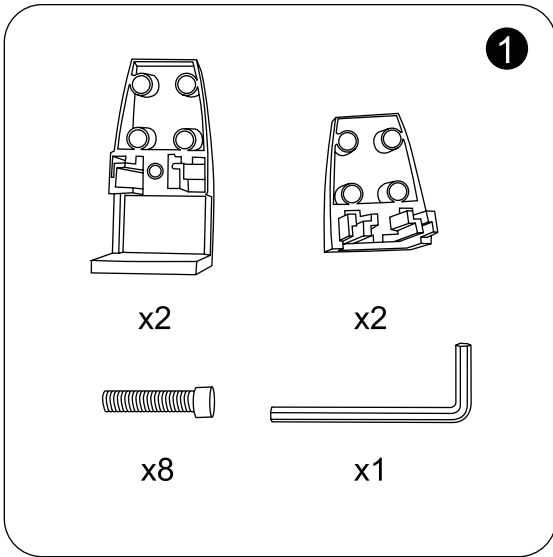

Instruction Manual

Acoustic Panel 118x30cm
Orange

IIOFFAP011ORA

iiglo®

All accessories needed.

Assemble the clamp.

Slightly insert the screw into the hole.

Place the screen in the middle of the clamp and tighten the screw. Install the second clamp in the same way.

Attach the panel to the work surface with left screws.