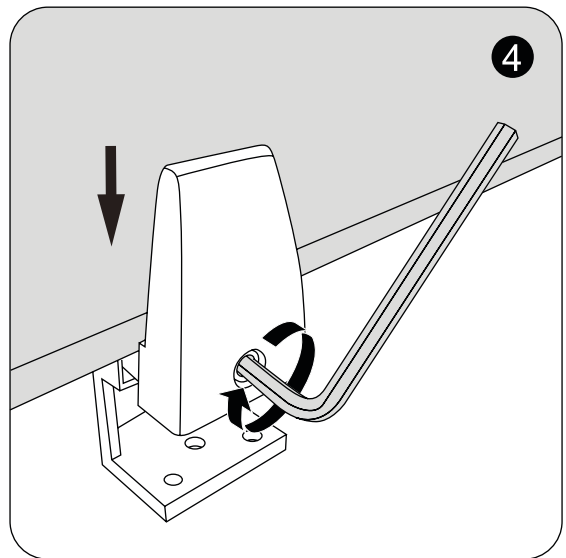

Instruction Manual

Acoustic Panel 118x30cm
Orange

IIOFFAP011ORA

iiglo®

All accessories needed.

Assemble the clamp.

Slightly insert the screw into the hole.

Place the screen in the middle of the clamp and tighten the screw. Install the second clamp in the same way.

Attach the panel to the work surface with left screws.