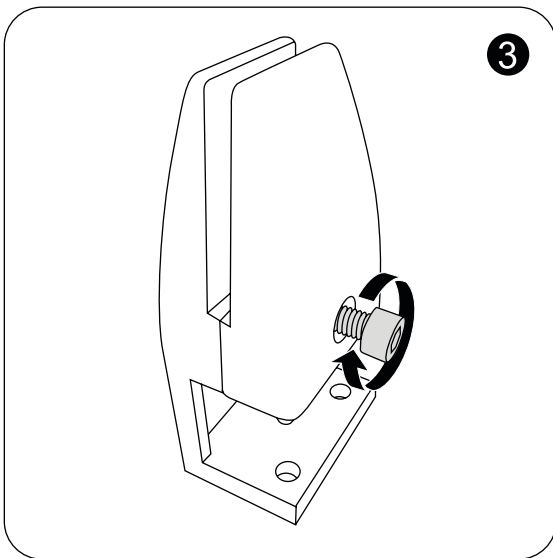

Instruction Manual

Acoustic Panel 118x30cm
Orange

IIOFFAP011ORA

iiglo®

All accessories needed.

Assemble the clamp.

Slightly insert the screw into the hole.

Place the screen in the middle of the clamp and tighten the screw. Install the second clamp in the same way.

Attach the panel to the work surface with left screws.