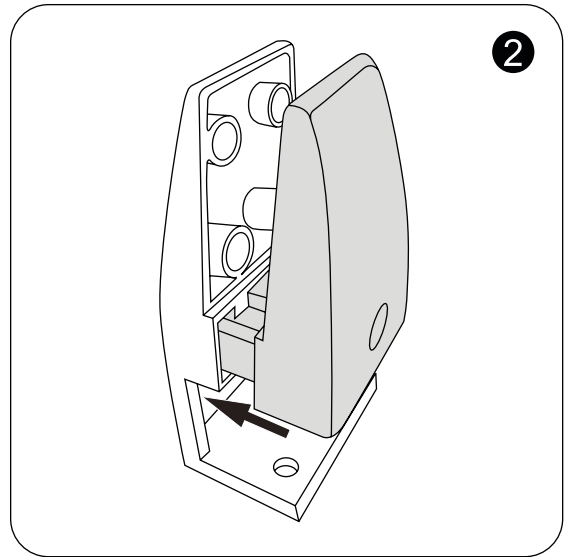

Instruction Manual

Acoustic Panel 118x30cm
Orange

IIOFFAP011ORA

iiglo®

All accessories needed.

Assemble the clamp.

Slightly insert the screw into the hole.

Place the screen in the middle of the clamp and tighten the screw. Install the second clamp in the same way.

Attach the panel to the work surface with left screws.