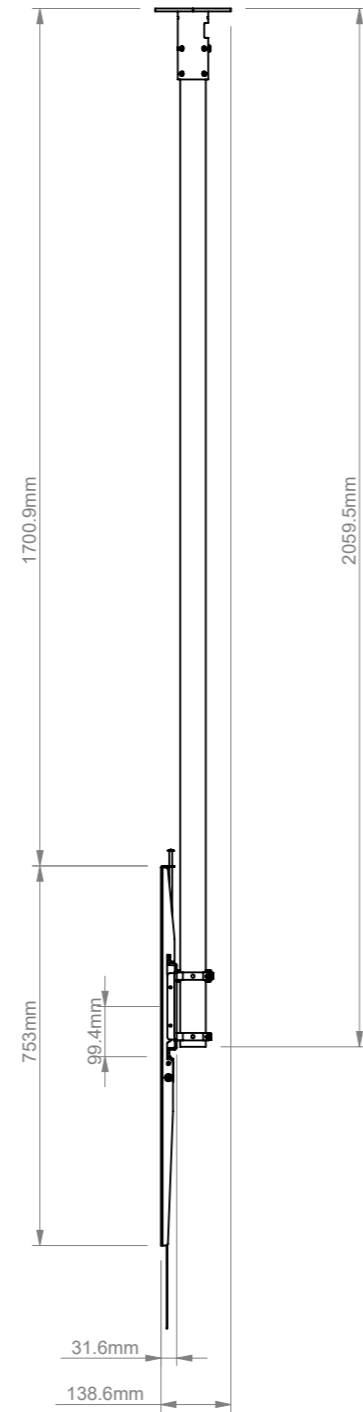

THE INFORMATION CONTAINED IN THIS DRAWING IS THE SOLE PROPERTY OF B-TECH INTERNATIONAL DESIGN AND MANUFACTURING LIMITED, ANY REPRODUCTION IN PART OR WHOLE WITHOUT THE WRITTEN PERMISSION OF B-TECH INTERNATIONAL DESIGN AND MANUFACTURING LIMITED IS PROHIBITED.

B-Tech International Design and Manufacturing Limited		B-Tech No: BT8448-200
Part of the B-Tech International Group of Companies		Version: 1.0
 UNLESS OTHERWISE SPECIFIED DIMENSIONS ARE IN MILLIMETERS	Size: A3	Title: Heavy Duty Universal Flat Screen Ceiling Mount
	Scale: 1:15	Revision: 0.0
Sheet: 1 of 1	Date: 13/04/17	File Name: BTD-BT8448-200-R0.0