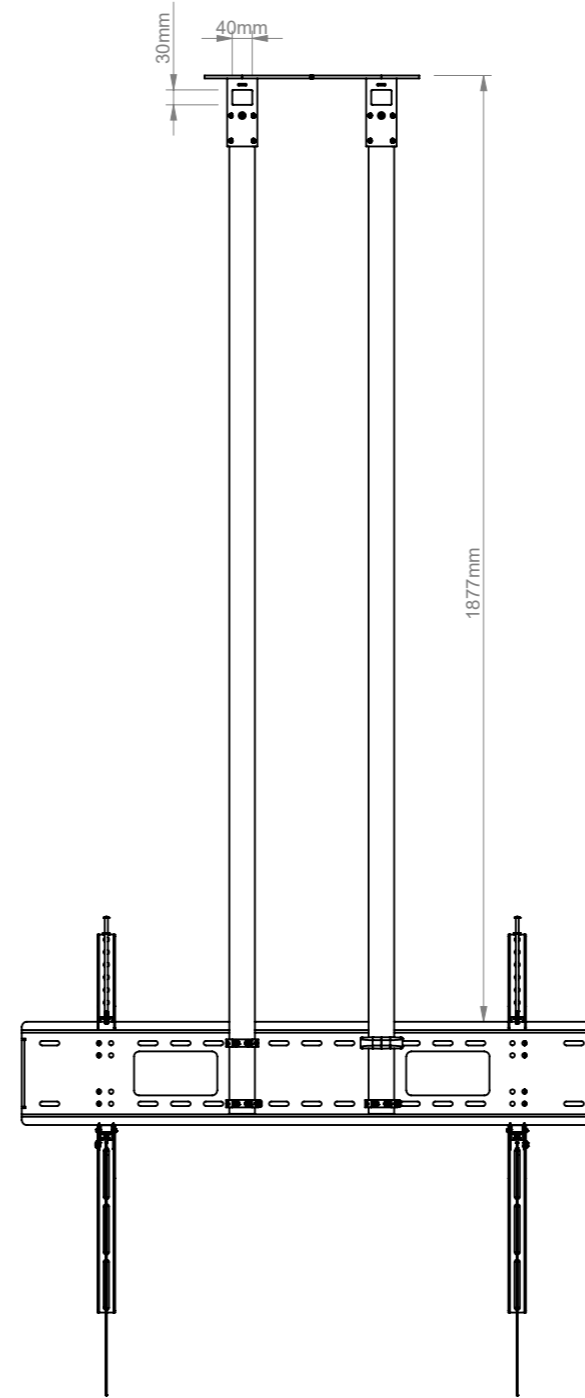

THE INFORMATION CONTAINED IN THIS DRAWING IS THE SOLE PROPERTY OF B-TECH INTERNATIONAL DESIGN AND MANUFACTURING LIMITED, ANY REPRODUCTION IN PART OR WHOLE WITHOUT THE WRITTEN PERMISSION OF B-TECH INTERNATIONAL DESIGN AND MANUFACTURING LIMITED IS PROHIBITED.

B-Tech International Design and Manufacturing Limited		B-Tech No: BT8448-200
Part of the B-Tech International Group of Companies		Version: 1.0
 UNLESS OTHERWISE SPECIFIED DIMENSIONS ARE IN MILLIMETERS	Size: A3	Title: Heavy Duty Universal Flat Screen Ceiling Mount
	Scale: 1:15	Revision: 0.0
Sheet: 1 of 1	Date: 13/04/17	File Name: BTD-BT8448-200-R0.0