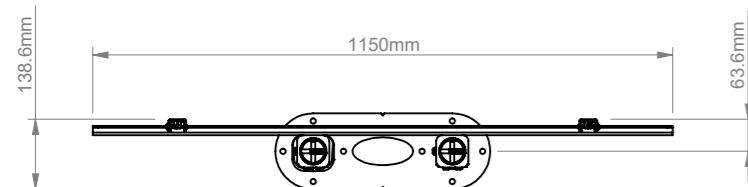

B-Tech International Design and Manufacturing Limited		B-Tech No: BT8448-200
Part of the B-Tech International Group of Companies		Version: 1.0
 UNLESS OTHERWISE SPECIFIED DIMENSIONS ARE IN MILLIMETERS	Size: A3	Title: Heavy Duty Universal Flat Screen Ceiling Mount
	Scale: 1:15	Revision: 0.0
Sheet: 1 of 1	Date: 13/04/17	File Name: BTD-BT8448-200-R0.0