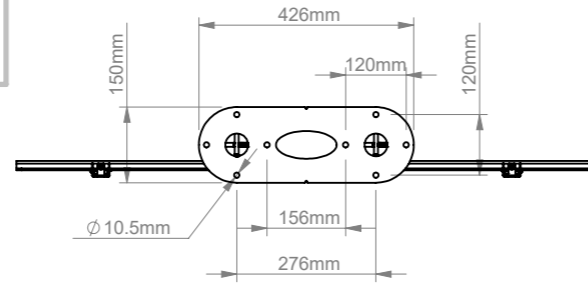

B-Tech International Design and Manufacturing Limited		B-Tech No: BT8448-200
Part of the B-Tech International Group of Companies		Version: 1.0
 UNLESS OTHERWISE SPECIFIED DIMENSIONS ARE IN MILLIMETERS	Size: A3	Title: Heavy Duty Universal Flat Screen Ceiling Mount
	Scale: 1:15	Revision: 0.0
Sheet: 1 of 1	Date: 13/04/17	File Name: BTD-BT8448-200-R0.0