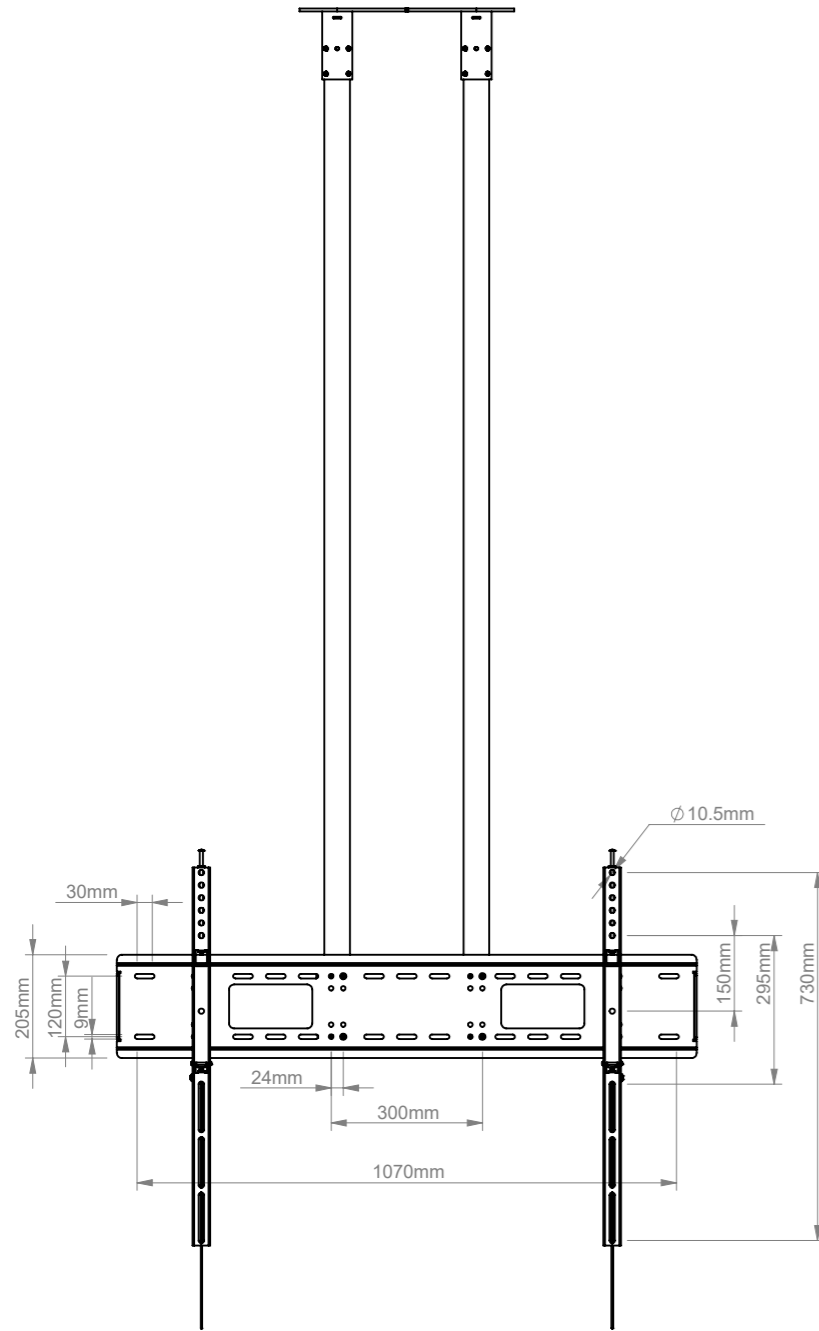

B-Tech International Design and Manufacturing Limited		B-Tech No: BT8448-200
Part of the B-Tech International Group of Companies		Version: 1.0
 UNLESS OTHERWISE SPECIFIED DIMENSIONS ARE IN MILLIMETERS	Size: A3	Title: Heavy Duty Universal Flat Screen Ceiling Mount
	Scale: 1:15	Revision: 0.0
Sheet: 1 of 1	Date: 13/04/17	File Name: BTD-BT8448-200-R0.0